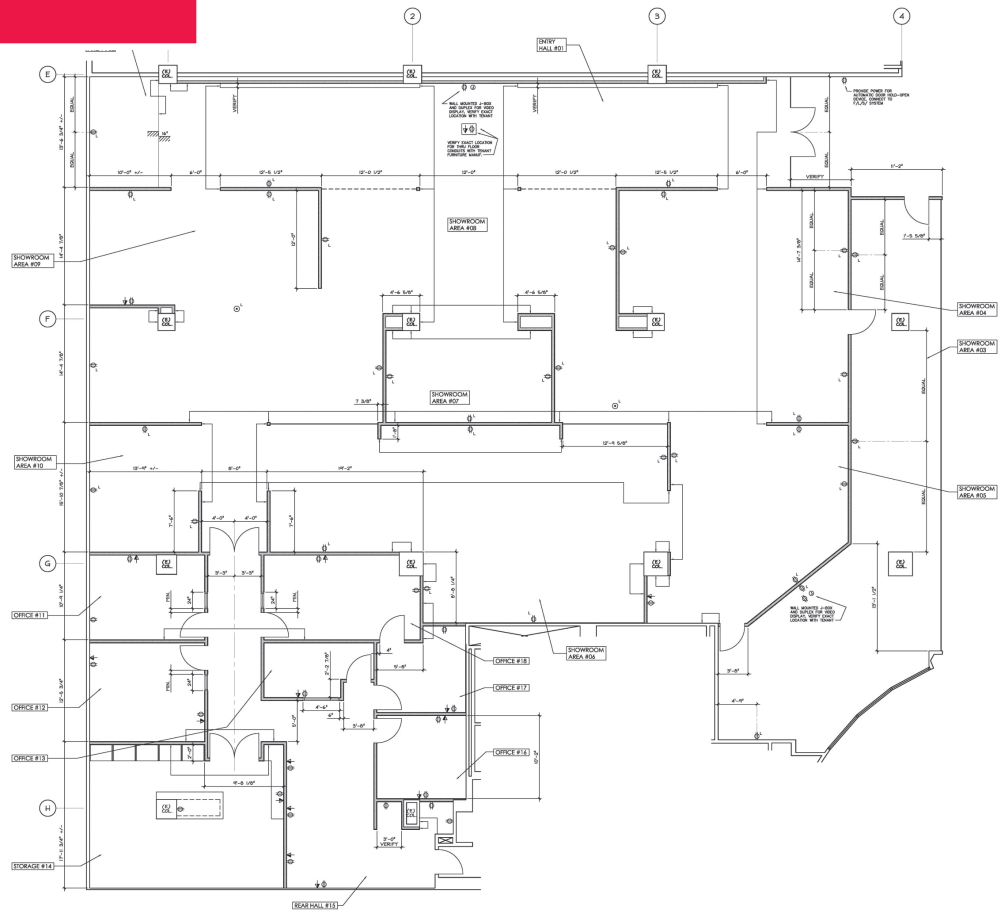

T 310.407.6585

jay.luchs@ngkf.com

FLOOR PLAN PREMISES

PACIFIC DESIGN CENTER

Suite B-547

- ◆ Direct lease
- ◆ Approximately 10,753 RSF on the 5th floor-will divide
- ◆ Rent available on request
- ◆ Available immediately
- ◆ Monthly parking available
- ◆ Built-out space, move-in ready
- ◆ Neighboring tenants include: Baker Knapp & Tubbs, AGA John Oriental Rugs, Kneeder -Fauchère, Witford, Michael Taylor Designs and many more.
- ◆ Exclusive showroom space available at the award winning Pacific Design Center, a multi-use facility for the design community.
- ◆ Pacific Design Center features MOCA Pacific Design Center, two restaurants operated by Wolfgang Puck, Feed All Café, The SilverScreen Theater, Conference Center, and a Michael Graves designed Fitness Center.