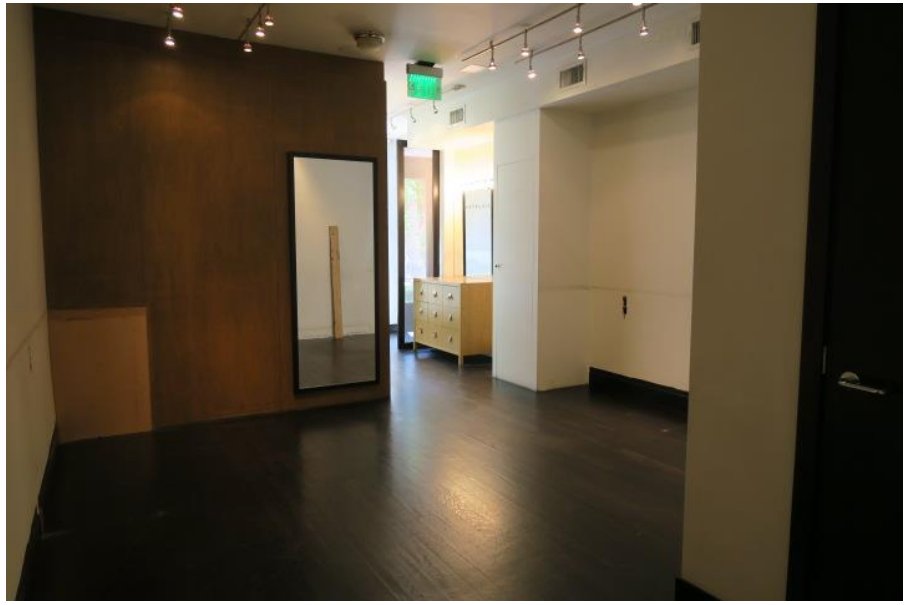

8457 MELROSE PLACE

GROUND FLOOR